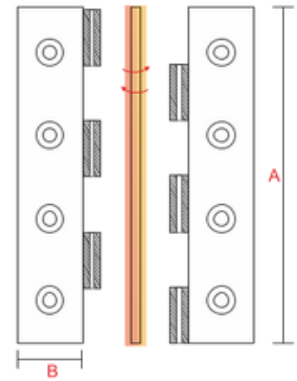

Lubricate Gel around
Centre Pin for Smooth Movement