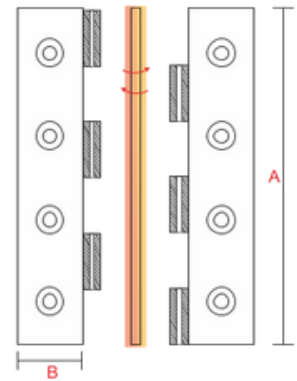

BRASS RAILWAY HINGES

SMOOTH MOVEMENT : Thickness : 5/32 : 4 MM

CODE	SIZE (MM)	SIZE (INCH)
BS/R01	100 x 28 x 28 MM	4 x 1.1/8 x 5/32
BS/R02	125 x 28 x 28 MM	5 x 1.1/8 x 5/32
BS/R03	150 x 28 x 28 MM	6 x 1.1/8 x 5/32
BS/R04	100 x 31 x 31 MM	4 x 1.1/4 x 5/32
BS/R05	125 x 31 x 31 MM	5 x 1.1/4 x 5/32
BS/R06	150 x 31 x 31 MM	6 x 1.1/4 x 5/32
BS/R07	100 x 38 x 38 MM	4 x 1.1/2 x 5/32
BS/R08	125 x 38 x 38 MM	5 x 1.1/2 x 5/32
BS/R09	150 x 38 x 38 MM	6 x 1.1/2 x 5/32
BS/R10	200 x 38 x 38 MM	8 x 1.1/2 x 5/32
BS/R11	125 x 50 x 50 MM	5 x 2 x 3/16
BS/R12	150 x 50 x 50 MM	6 x 2 x 3/16
BS/R13	200 x 50 x 50 MM	8 x 2 x 3/16
BS/R14	250 x 50 x 50 MM	10 x 2 x 3/16
BS/R15	300 x 50 x 50 MM	12 x 2 x 3/16
BS/R16	200 x 31 x 31 MM	8 x 1.1/4 x 3/16
BS/R17	150 x 62 x 62 MM	6 x 2.1/2 x 3/16
BS/R18	200 x 62 x 62 MM	8 x 2.1/2 x 3/16
BS/R19	150 x 70 x 70 MM	6 x 3 x 3/16
BS/R20	200 x 70 x 70 MM	8 x 3 x 3/16

S.S.F	ANT/GRFT	Z.Black	Rose Gol /Gold PVD

Lubricate Gel around Centre Pin for Smooth Movement