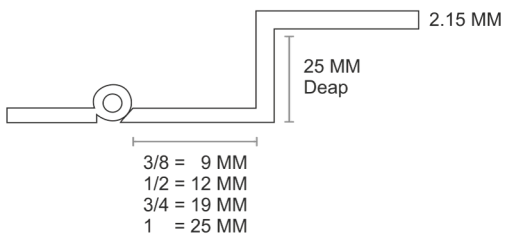

BRASS L - HINGES

SMOOTH MOVEMENT : Thickness : 2.15 MM : Deap : 12 M

CODE	SIZE (MM)	SIZE (INCH)
BS/L10	75 x 9 x 12 MM	3 x 3/8 x 12 mm
BS/L11	100 x 9 x 12 MM	4 x 3/8 x 12 mm
BS/L12	75 x 12 x 12 MM	3 x 1/2 x 12 mm
BS/L13	100 x 12 x 12 MM	4 x 1/2 x 12 mm
BS/L14	75 x 19 x 12 MM	3 x 3/4 x 12 mm
BS/L15	100 x 19 x 12 MM	4 x 3/4 x 12 mm
BS/L16	75 x 25 x 12 MM	3 x 1 x 12 mm
BS/L17	100 x 25 x 12 MM	4 x 1 x 12 mm
BS/L18	100 x 31 x 25 MM	4.1.1/4 x 12 mm

BRASS L - HINGES

SMOOTH MOVEMENT : Thickness : 2.15 MM : Deap : 19 MM

CODE	SIZE (MM)	SIZE (INCH)
BS/L19	75 x 9 x 19 MM	3 x 3/8 x 19 mm
BS/L20	100 x 9 x 19 MM	4 x 3/8 x 19 mm
BS/L21	75 x 12 x 19 MM	3 x 1/2 x 19 mm
BS/L22	100 x 12 x 19 MM	4 x 1/2 x 19 mm
BS/L23	75 x 19 x 19 MM	3 x 3/4 x 19 mm
BS/L24	100 x 19 x 19 MM	4 x 3/4 x 19 mm
BS/L25	75 x 25 x 19 MM	3 x 1 x 19 mm
BS/L26	100 x 25 x 19 MM	4 x 1 x 19 mm
BS/L27	100 x 31 x 25 MM	4.1.1/4 x 19 mm

BRASS L - HINGES

SMOOTH MOVEMENT : Thickness : 2.15 MM : Deap : 25 MM

CODE	SIZE (MM)	SIZE (INCH)
BS/L28	75 x 9 x 25 MM	3 x 3/8 x 25 mm
BS/L29	100 x 9 x 25 MM	4 x 3/8 x 25 mm
BS/L30	75 x 12 x 25 MM	3 x 1/2 x 25 mm
BS/L31	100 x 12 x 25 MM	4 x 1/2 x 25 mm
BS/L32	75 x 19 x 25 MM	3 x 3/4 x 25 mm
BS/L33	100 x 19 x 25 MM	4 x 3/4 x 25 mm
BS/L34	75 x 25 x 25 MM	3 x 1 x 25 mm
BS/L35	100 x 25 x 25 MM	4 x 1 x 25 mm
BS/L36	100 x 31 x 25 mm	4.1.1/4 x 25 mm